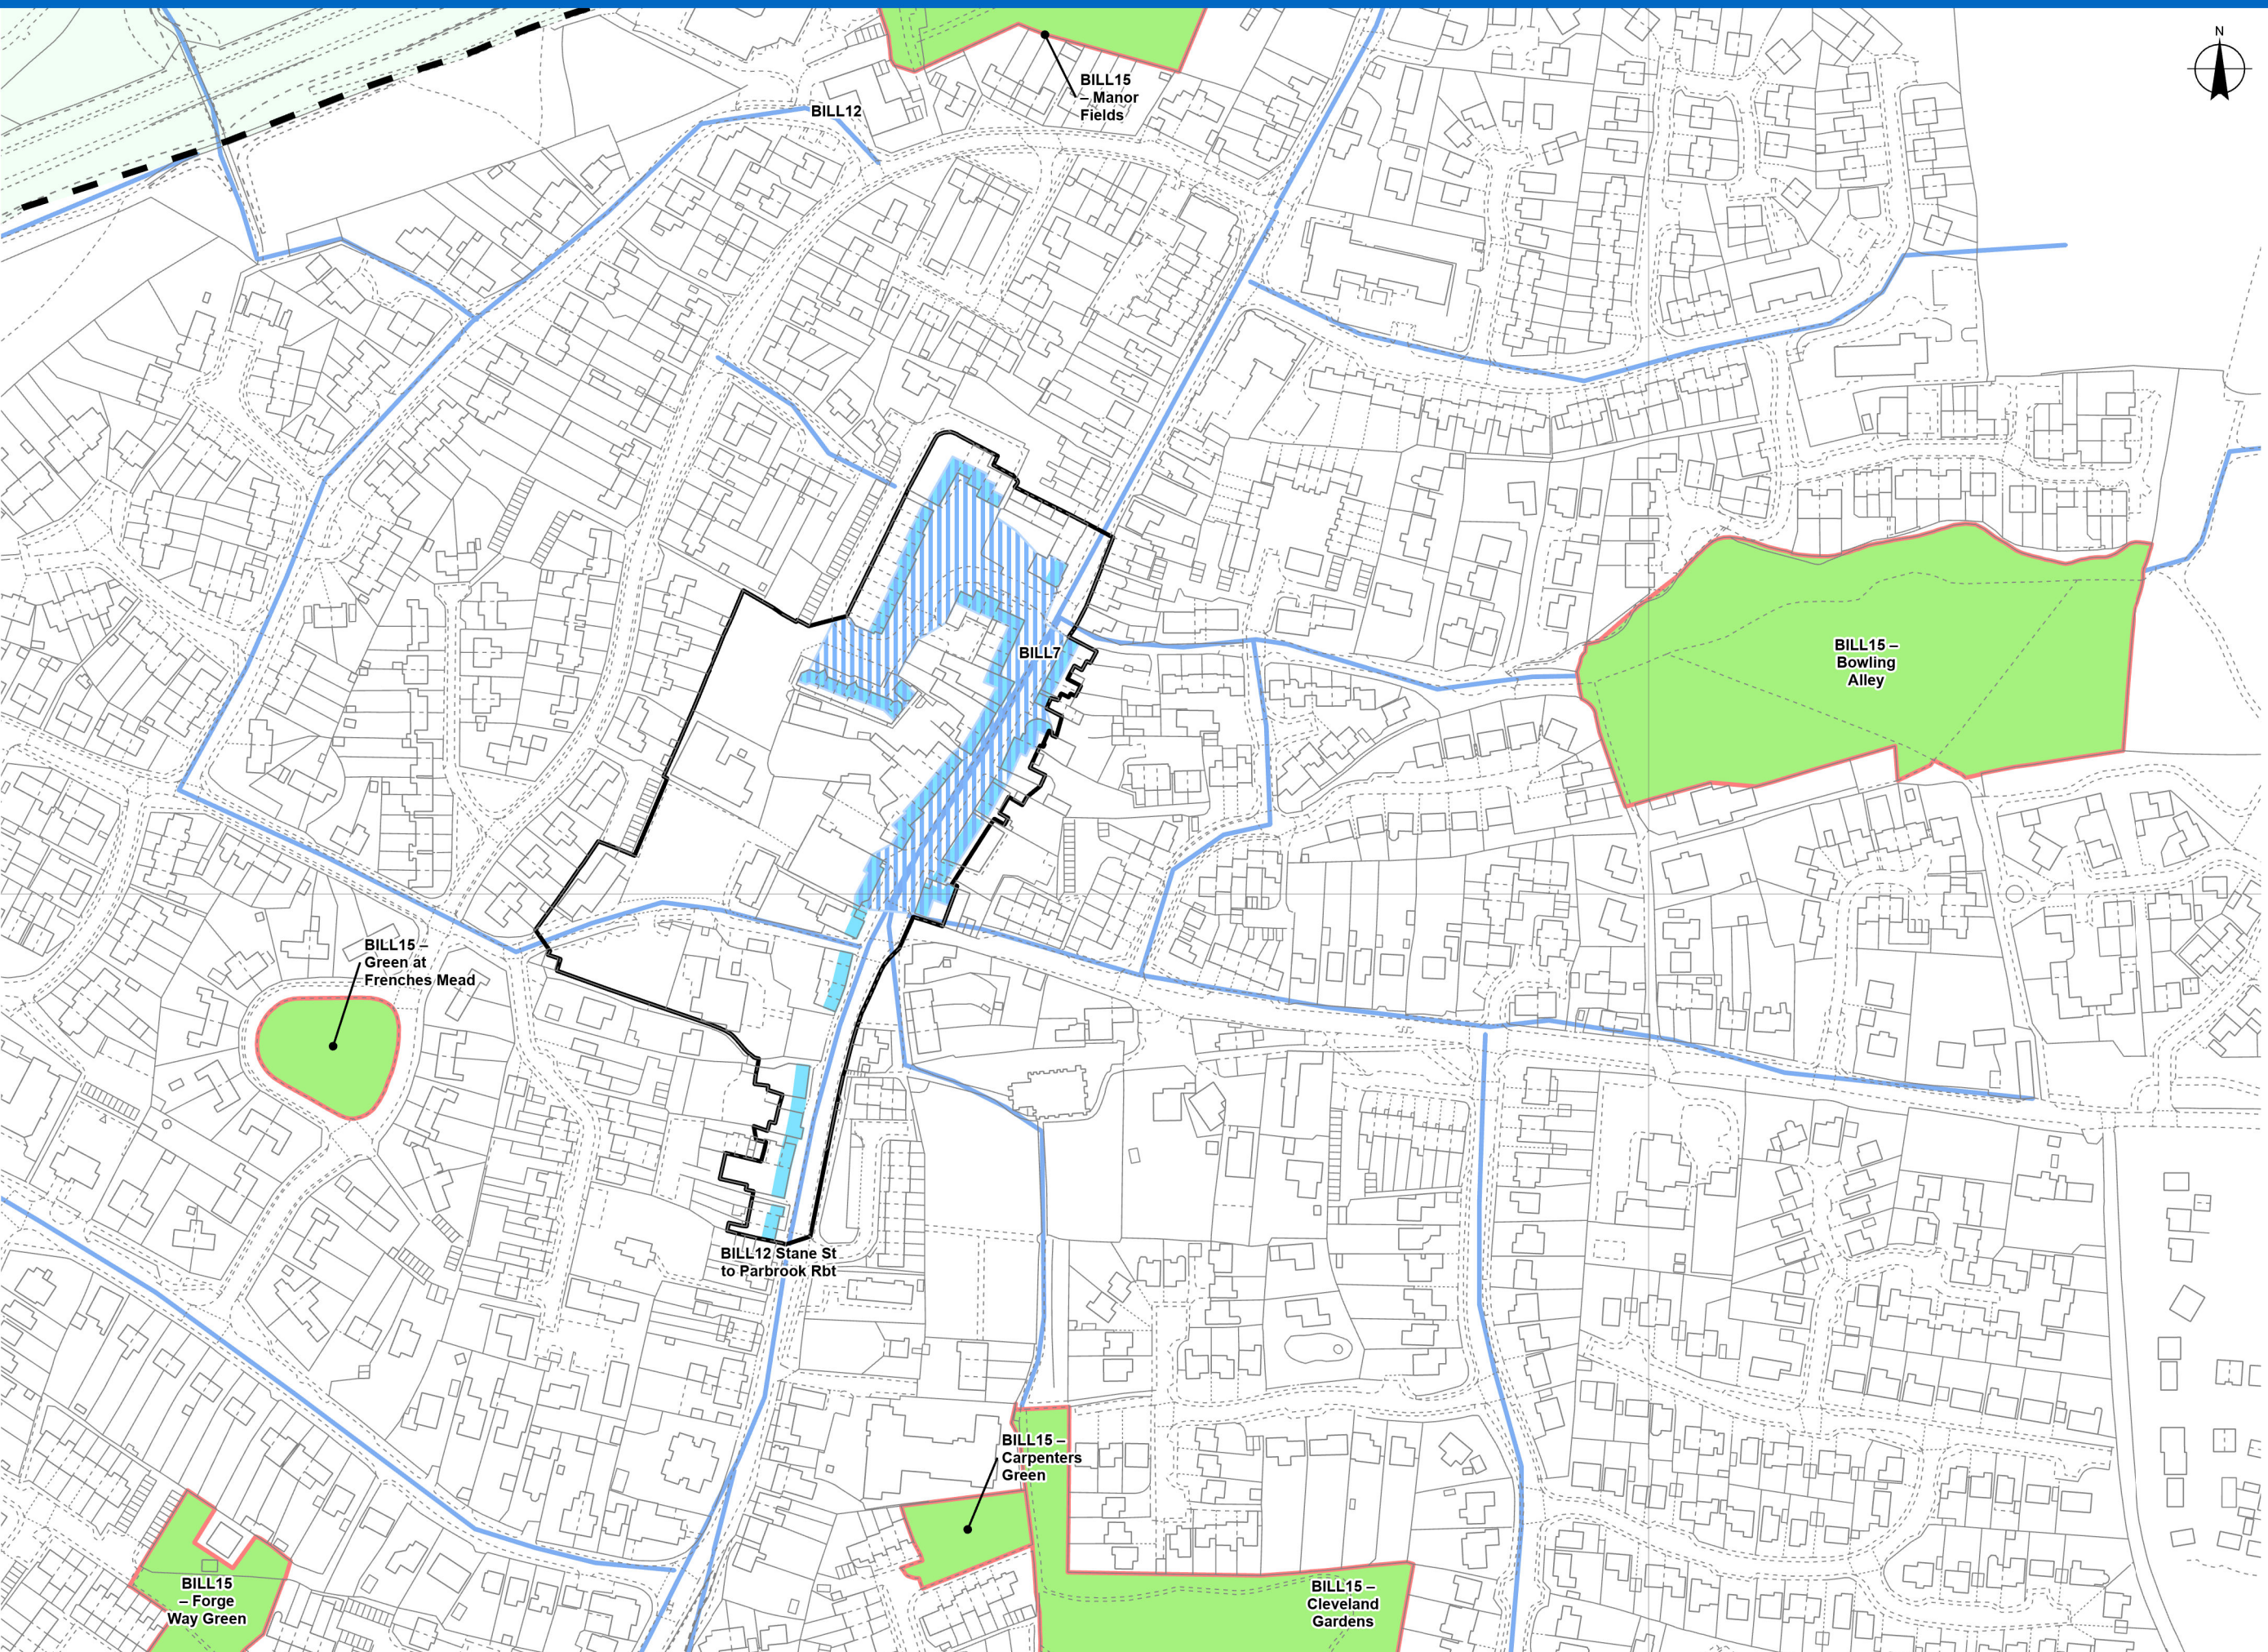

- Ashington Neighbourhood Plan Allocations**
- Ashington Community Cluster: Policy ASH8 – Ashington Community Cluster
 - Housing Site Allocations: Policy ASH10 – Chantonbury Nursery; Policy ASH11 – Land West of Ashington School
 - Land allocated and safeguarded for school expansion
 - Local Heritage Assets: Policy ASH4 i. The Methodist Church; Policy ASH4 ii. The Old School & Old School House, Rectory Lane
 - Walkway Routes: Policy ASH2 – Increasing Walking in Ashington

Billingshurst Neighbourhood Plan Allocations

-  Important Shopping Frontages: Policy BILL7 – Retaining & Enhancing the vitality of village centre
-  Key Movement Routes: Policy BILL12
-  Local Green Space: Policy BILL15 – Bowling Alley; Carpenters Green; Cherry Tree Close Play Space; Cleveland Gardens; Forge Way Green; Green at Broomfield Drive (south); Green at Frenches Mead; Green fronting Carpenters; Green north of Ostlers View; Lower Station Road Recreation Ground; Manor Fields; Maple Road Green; South of Ostlers View; Station Road Gardens; Wood at Bypass
-  Primary Shopping Area: Policy BILL7 – Retaining & Enhancing the vitality of village centre

Woodmancote Neighbourhood Plan Allocations

Policy 6: Green Links