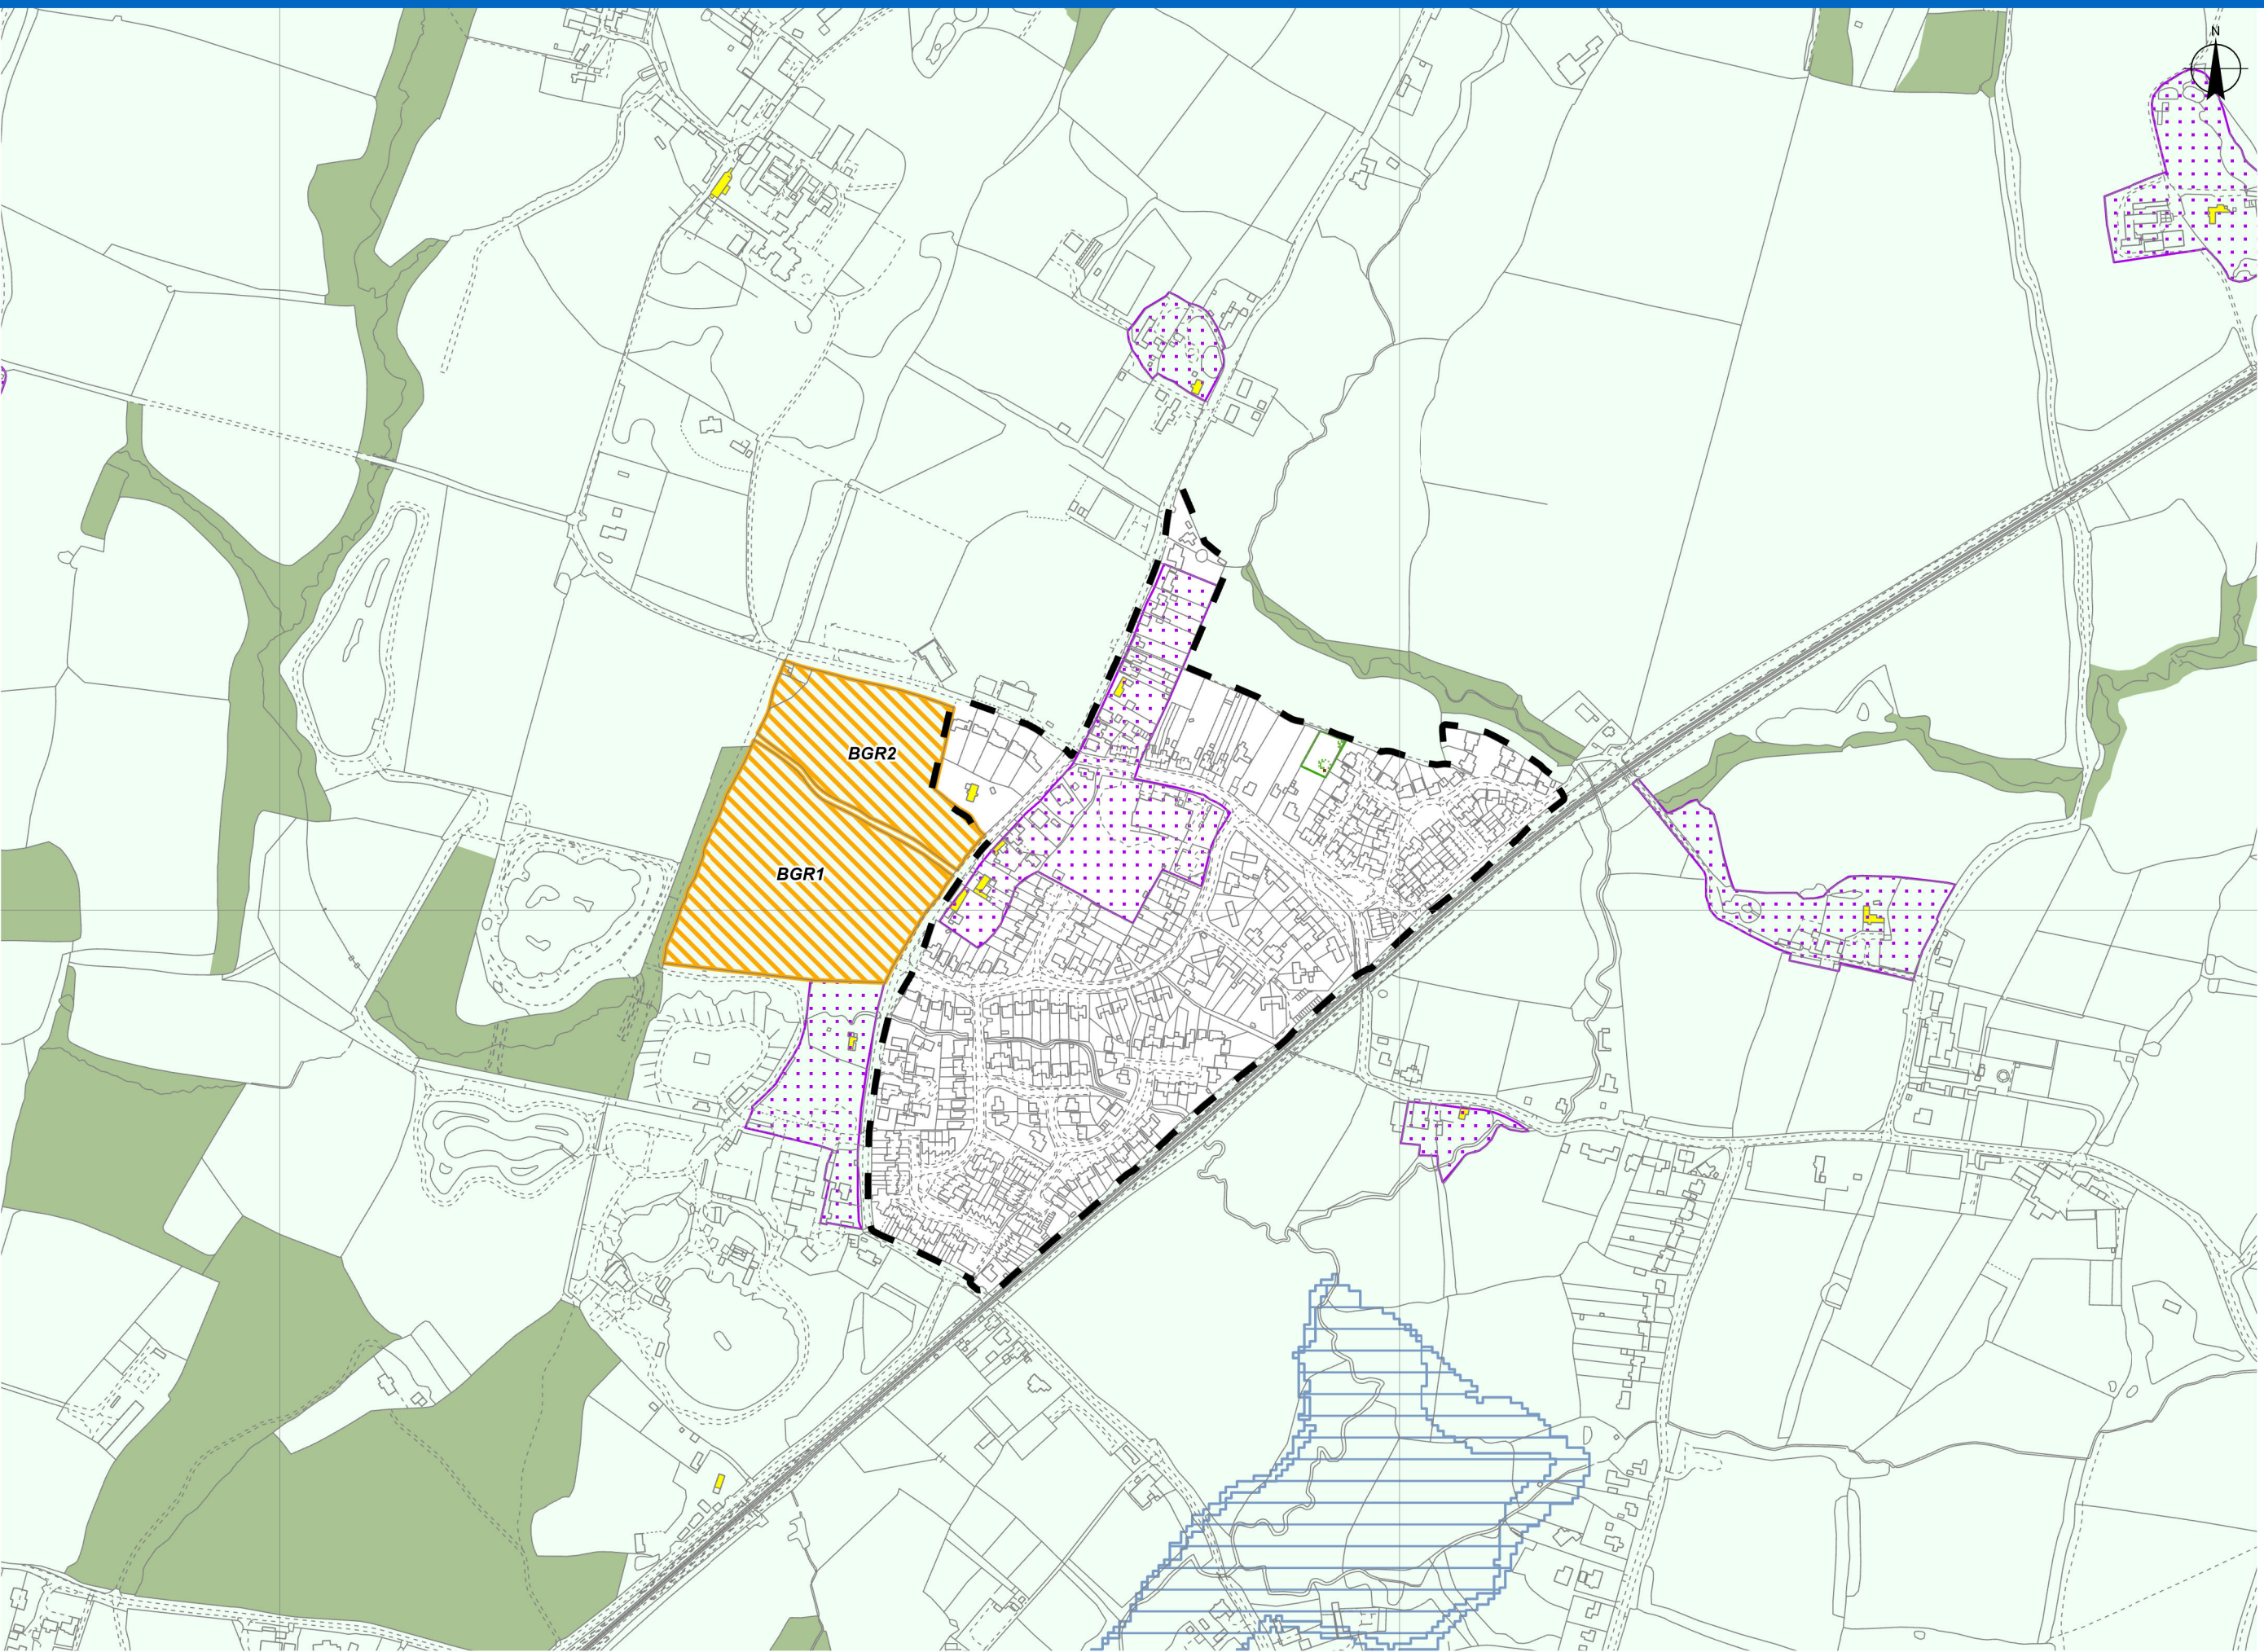

- Ashington Neighbourhood Plan Allocations**
- Ashington Community Cluster: Policy ASH8 – Ashington Community Cluster
 - Housing Site Allocations: Policy ASH10 – Chantonbury Nursery; Policy ASH11 – Land West of Ashington School
 - Land allocated and safeguarded for school expansion
 - Local Heritage Assets: Policy ASH4 i. The Methodist Church; Policy ASH4 ii. The Old School & Old School House, Rectory Lane
 - Walkway Routes: Policy ASH2 – Increasing Walking in Ashington

Billingshurst Neighbourhood Plan Allocations

-  Important Shopping Frontages: Policy BILL7 – Retaining & Enhancing the vitality of village centre
-  Key Movement Routes: Policy BILL12
-  Local Green Space: Policy BILL15 – Bowling Alley; Carpenters Green; Cherry Tree Close Play Space; Cleveland Gardens; Forge Way Green; Green at Broomfield Drive (south); Green at Frenches Mead; Green fronting Carpenters; Green north of Ostlers View; Lower Station Road Recreation Ground; Manor Fields; Maple Road Green; South of Ostlers View; Station Road Gardens; Wood at Bypass
-  Primary Shopping Area: Policy BILL7 – Retaining & Enhancing the vitality of village centre

Woodmancote Neighbourhood Plan Allocations

Policy 6: Green Links