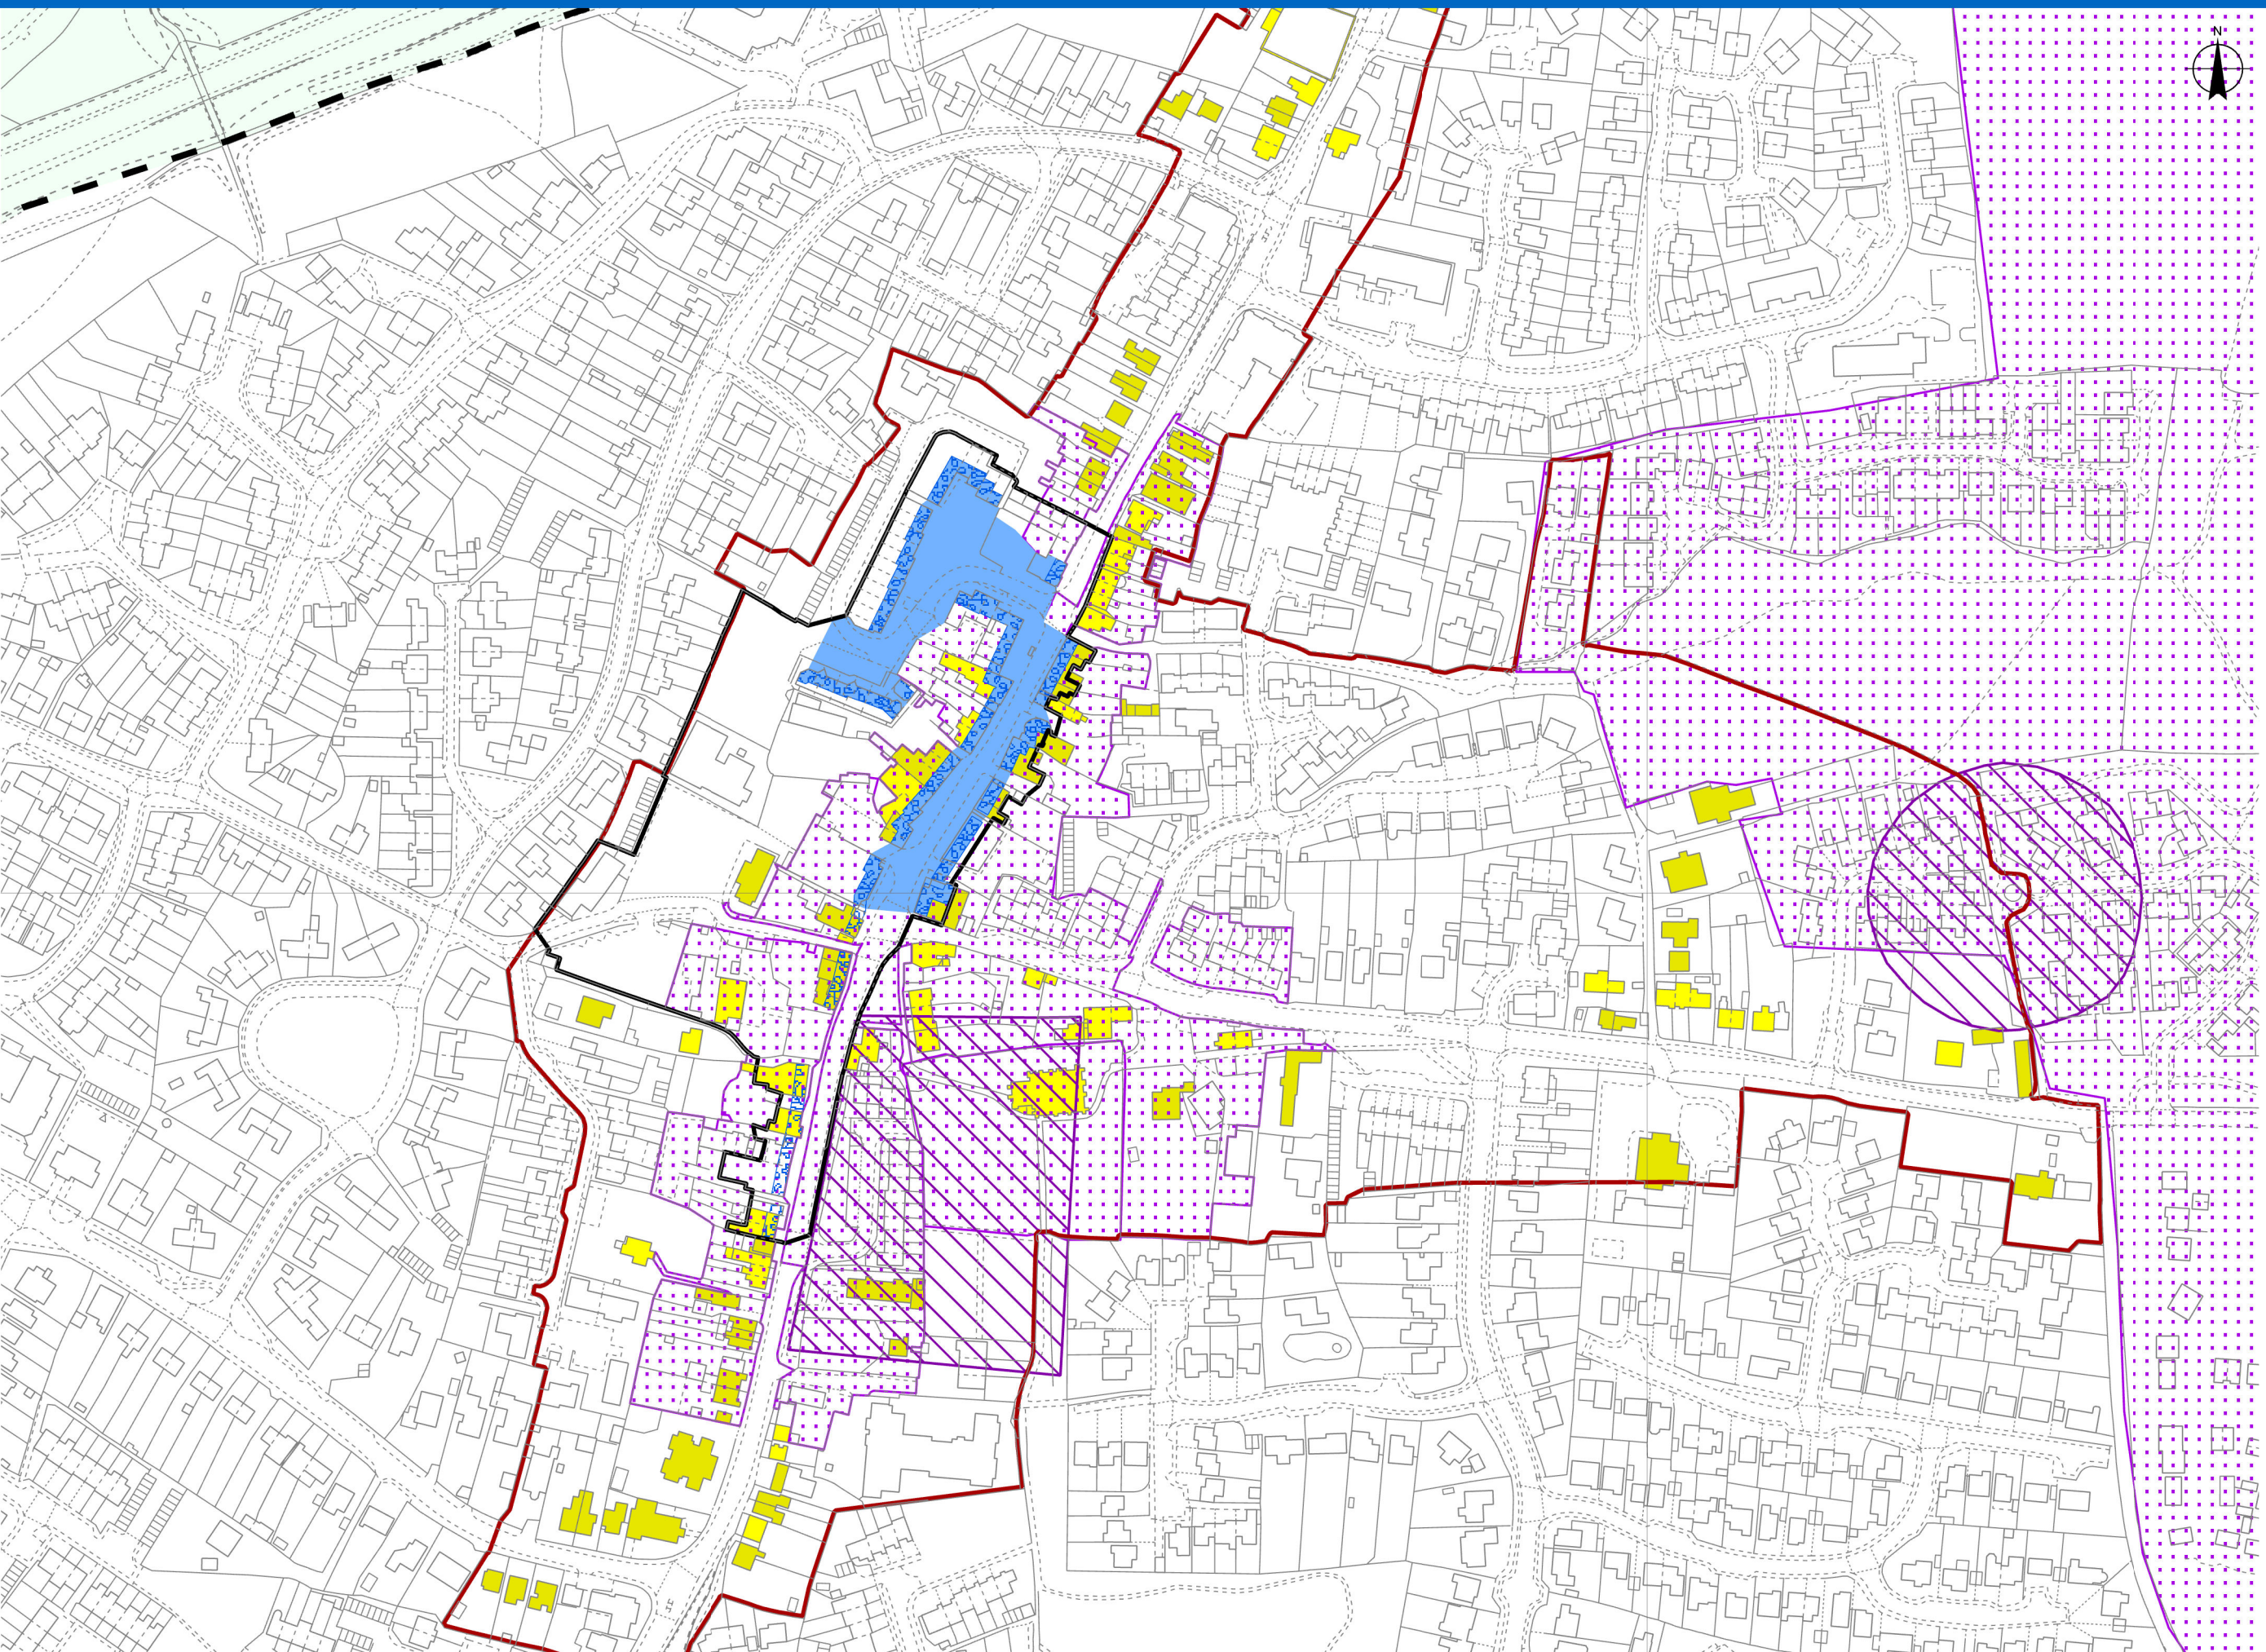

- Ashington Neighbourhood Plan Allocations**
- Ashington Community Cluster: Policy ASH8 – Ashington Community Cluster
 - Housing Site Allocations: Policy ASH10 – Chantonbury Nursery; Policy ASH11 – Land West of Ashington School
 - Land allocated and safeguarded for school expansion
 - Local Heritage Assets: Policy ASH4 i. The Methodist Church; Policy ASH4 ii. The Old School & Old School House, Rectory Lane
 - Walkway Routes: Policy ASH2 – Increasing Walking in Ashington

Billingshurst Neighbourhood Plan Allocations

-  Important Shopping Frontages: Policy BILL7 – Retaining & Enhancing the vitality of village centre
-  Key Movement Routes: Policy BILL12
-  Local Green Space: Policy BILL15 – Bowling Alley; Carpenters Green; Cherry Tree Close Play Space; Cleveland Gardens; Forge Way Green; Green at Broomfield Drive (south); Green at Frenches Mead; Green fronting Carpenters; Green north of Ostlers View; Lower Station Road Recreation Ground; Manor Fields; Maple Road Green; South of Ostlers View; Station Road Gardens; Wood at Bypass
-  Primary Shopping Area: Policy BILL7 – Retaining & Enhancing the vitality of village centre

Woodmancote Neighbourhood Plan Allocations

Policy 6: Green Links