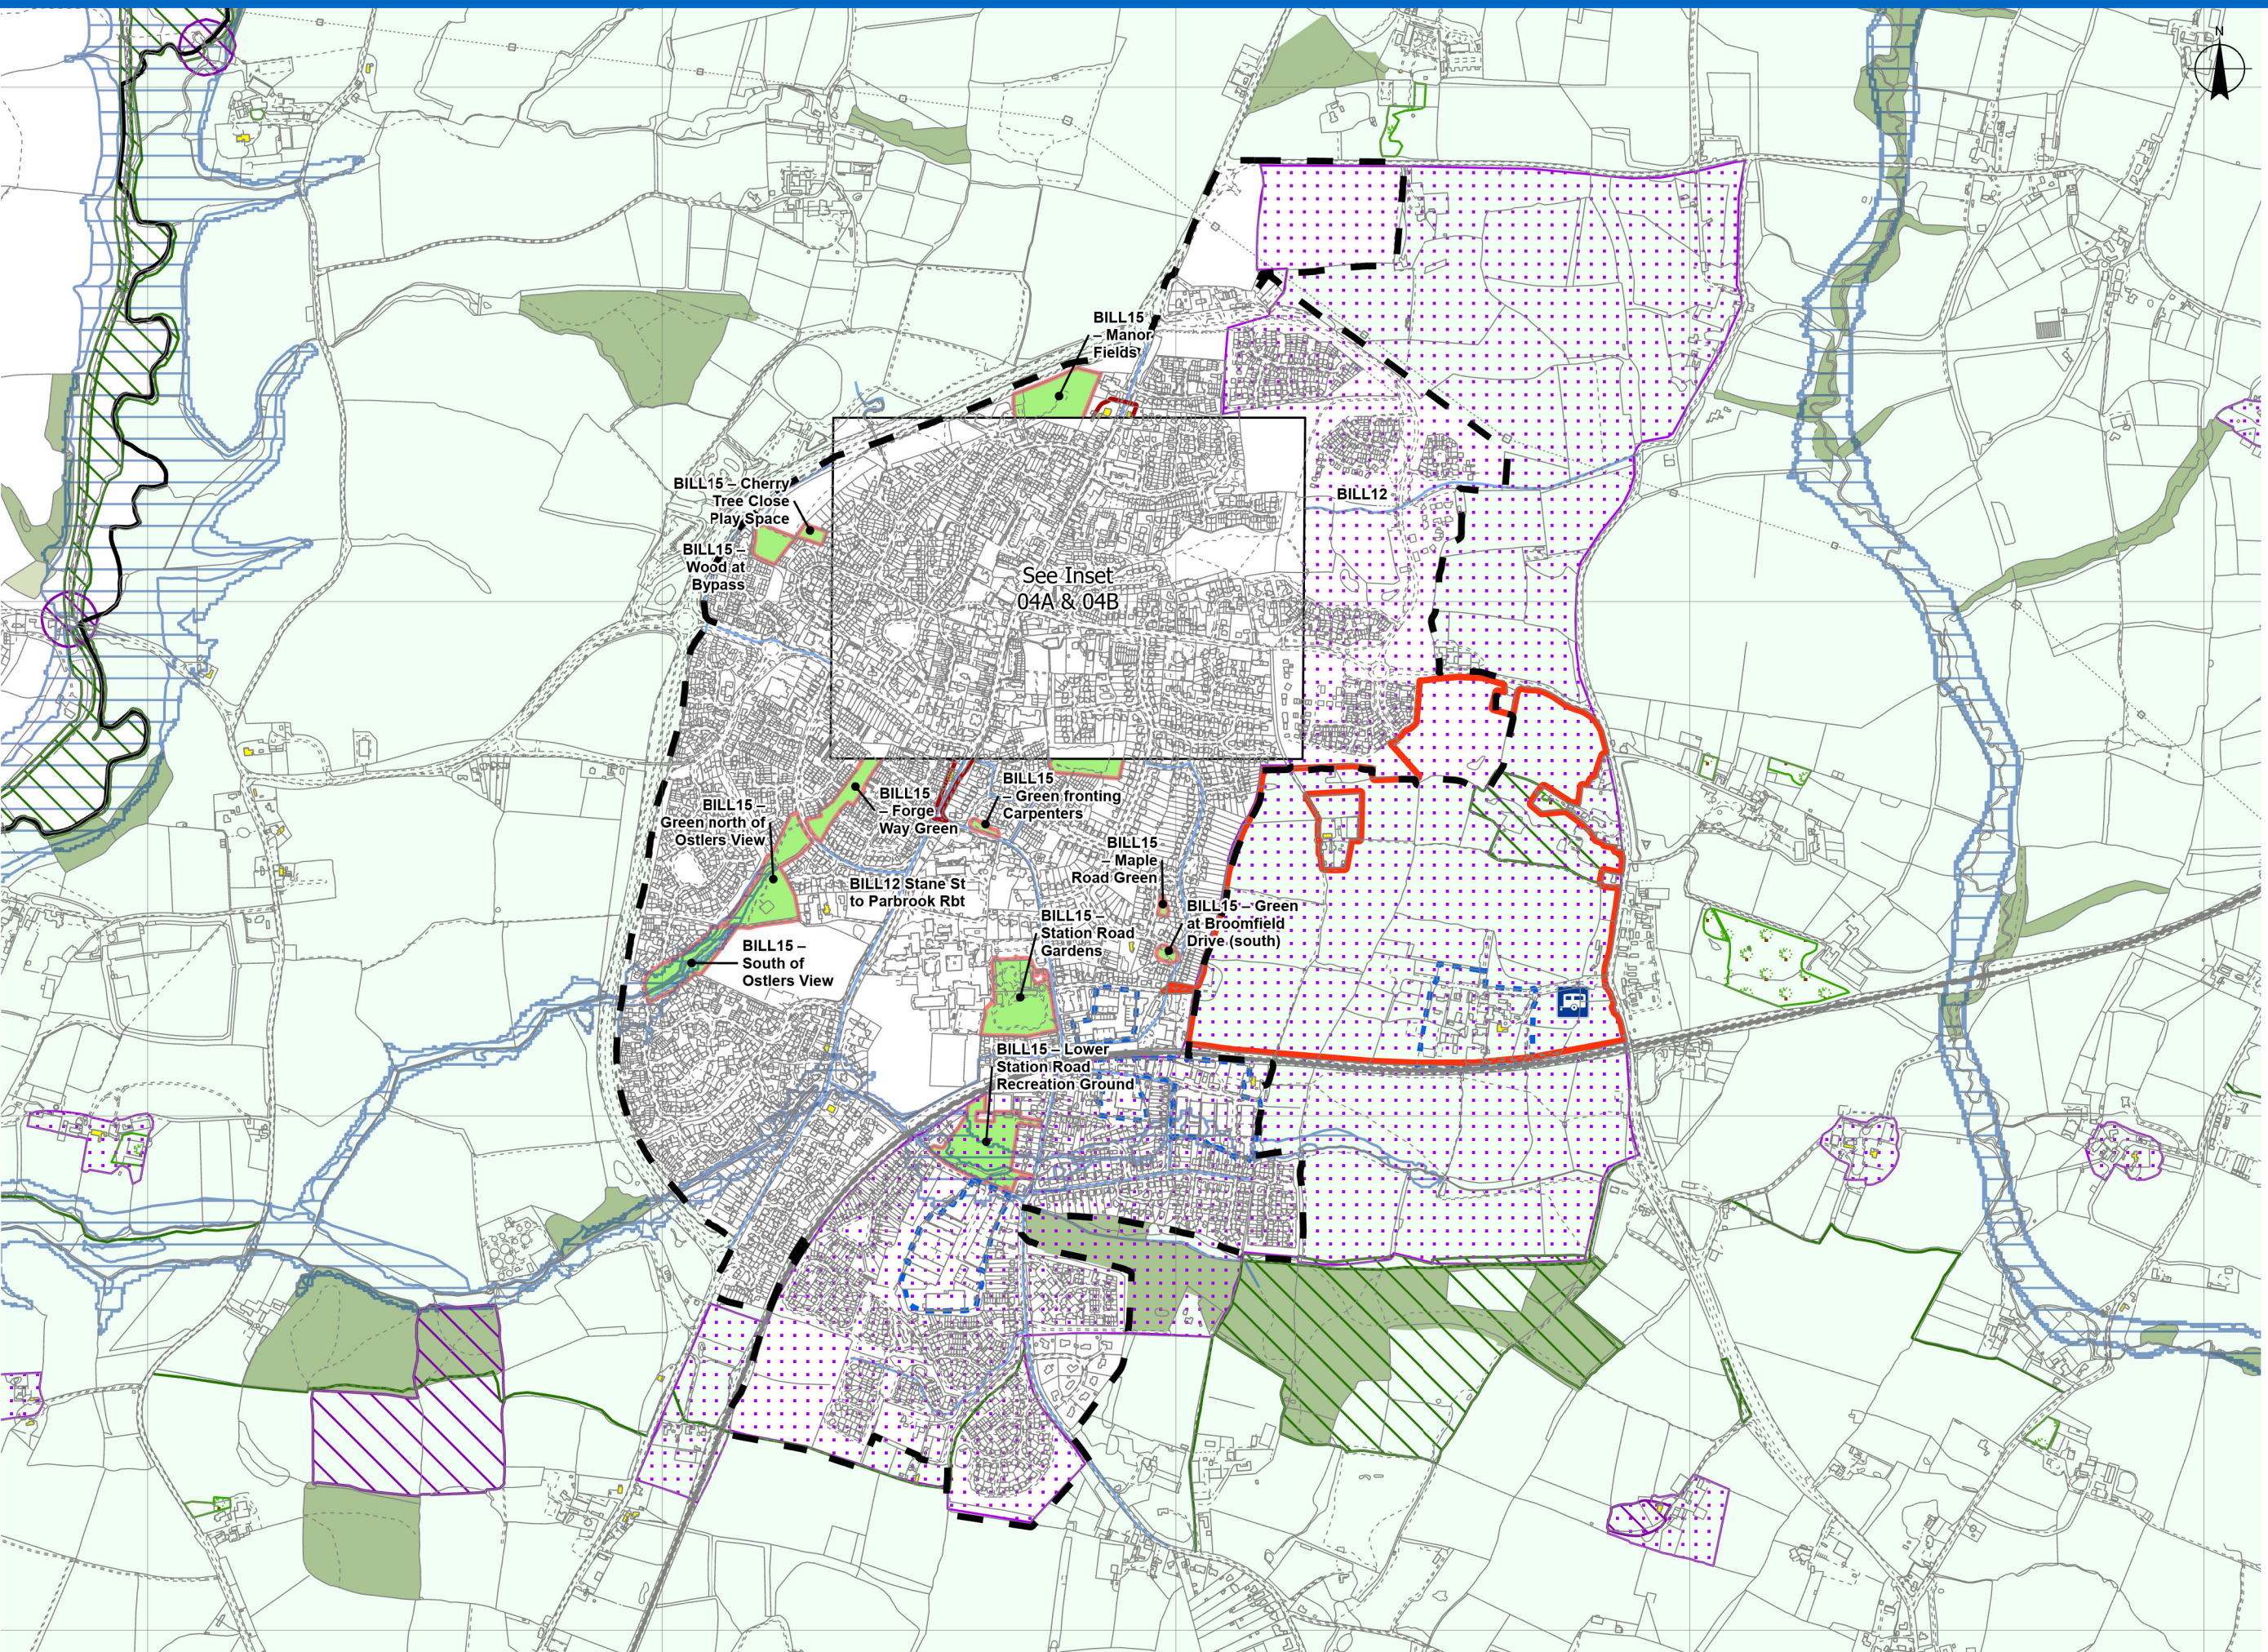

- Ashington Neighbourhood Plan Allocations**
- Ashington Community Cluster: Policy ASH8 – Ashington Community Cluster
 - Housing Site Allocations: Policy ASH10 – Chantonbury Nursery; Policy ASH11 – Land West of Ashington School
 - Land allocated and safeguarded for school expansion
 - Local Heritage Assets: Policy ASH4 i. The Methodist Church; Policy ASH4 ii. The Old School & Old School House, Rectory Lane
 - Walkway Routes: Policy ASH2 – Increasing Walking in Ashington

Billingshurst Neighbourhood Plan Allocations

-  Important Shopping Frontages: Policy BILL7 – Retaining & Enhancing the vitality of village centre
-  Key Movement Routes: Policy BILL12
-  Local Green Space: Policy BILL15 – Bowling Alley; Carpenters Green; Cherry Tree Close Play Space; Cleveland Gardens; Forge Way Green; Green at Broomfield Drive (south); Green at Frenches Mead; Green fronting Carpenters; Green north of Ostlers View; Lower Station Road Recreation Ground; Manor Fields; Maple Road Green; South of Ostlers View; Station Road Gardens; Wood at Bypass
-  Primary Shopping Area: Policy BILL7 – Retaining & Enhancing the vitality of village centre

Woodmancote Neighbourhood Plan Allocations

Policy 6: Green Links