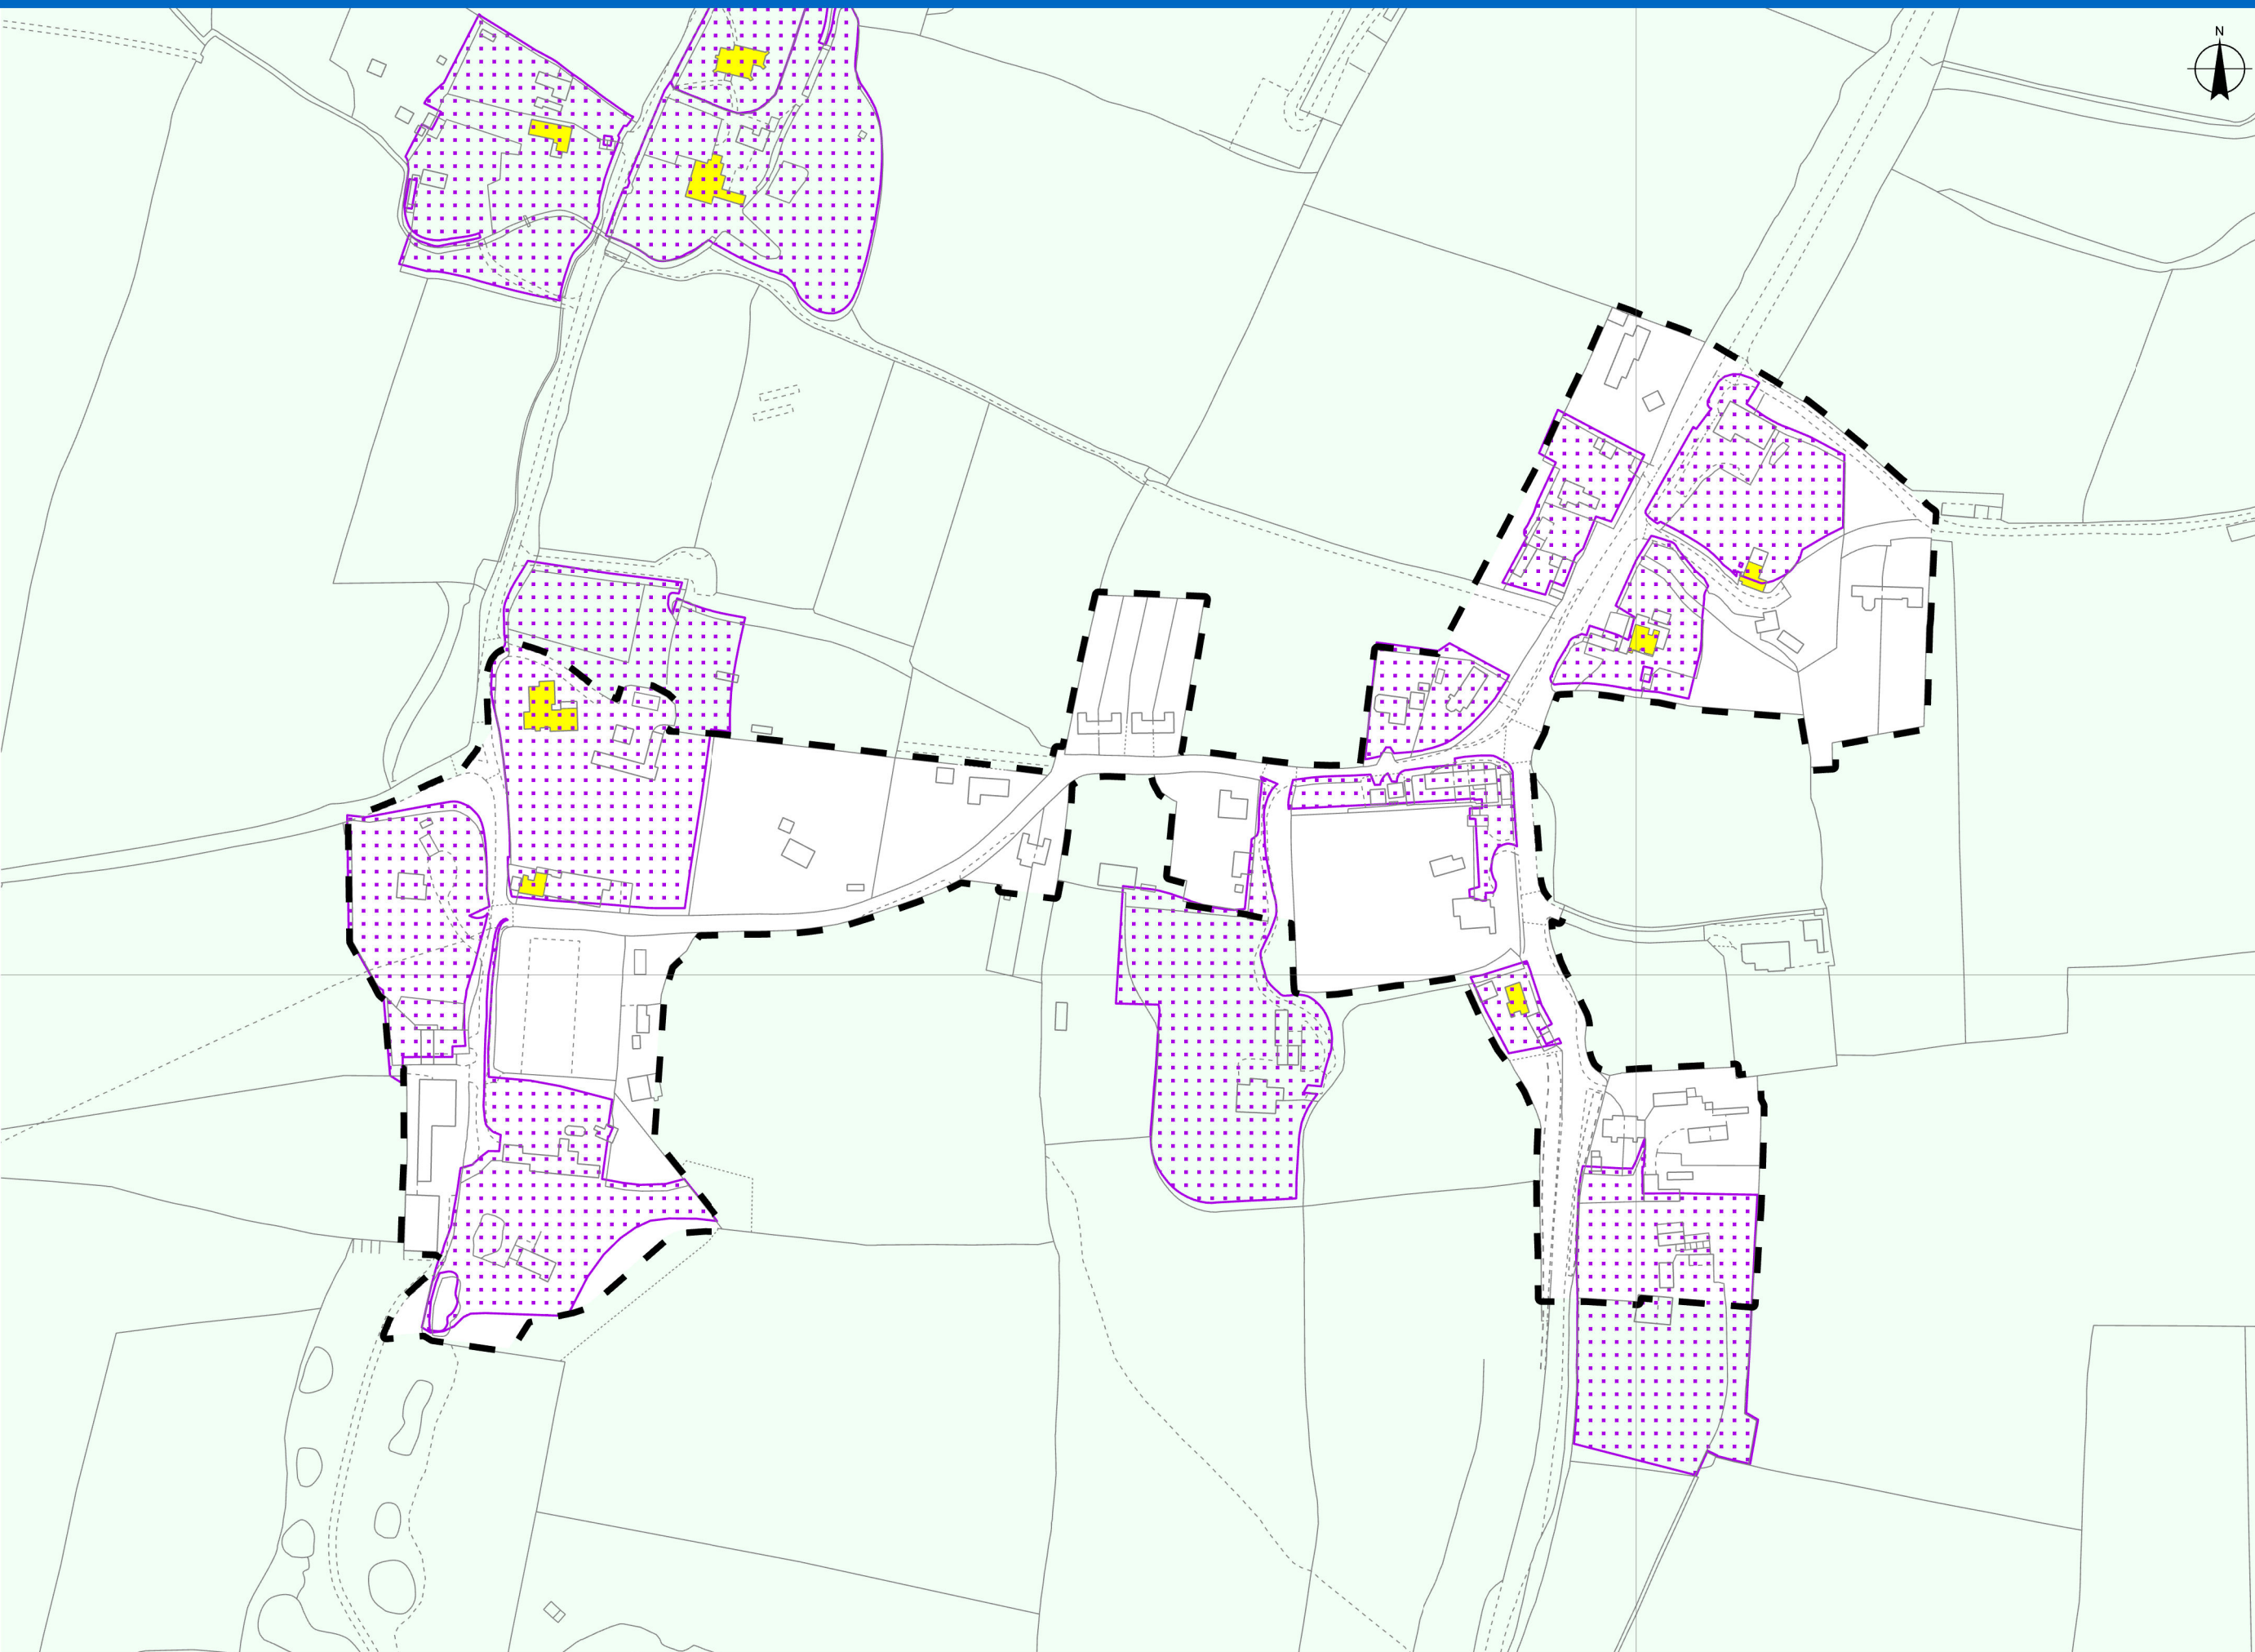

- Ashington Neighbourhood Plan Allocations**
- Ashington Community Cluster: Policy ASH8 – Ashington Community Cluster
 - Housing Site Allocations: Policy ASH10 – Chantonbury Nursery; Policy ASH11 – Land West of Ashington School
 - Land allocated and safeguarded for school expansion
 - Local Heritage Assets: Policy ASH4 i. The Methodist Church; Policy ASH4 ii. The Old School & Old School House, Rectory Lane
 - Walkway Routes: Policy ASH2 – Increasing Walking in Ashington

Billingshurst Neighbourhood Plan Allocations

-  Important Shopping Frontages: Policy BILL7 – Retaining & Enhancing the vitality of village centre
-  Key Movement Routes: Policy BILL12
-  Local Green Space: Policy BILL15 – Bowling Alley; Carpenters Green; Cherry Tree Close Play Space; Cleveland Gardens; Forge Way Green; Green at Broomfield Drive (south); Green at Frenches Mead; Green fronting Carpenters; Green north of Ostlers View; Lower Station Road Recreation Ground; Manor Fields; Maple Road Green; South of Ostlers View; Station Road Gardens; Wood at Bypass
-  Primary Shopping Area: Policy BILL7 – Retaining & Enhancing the vitality of village centre

Woodmancote Neighbourhood Plan Allocations

Policy 6: Green Links